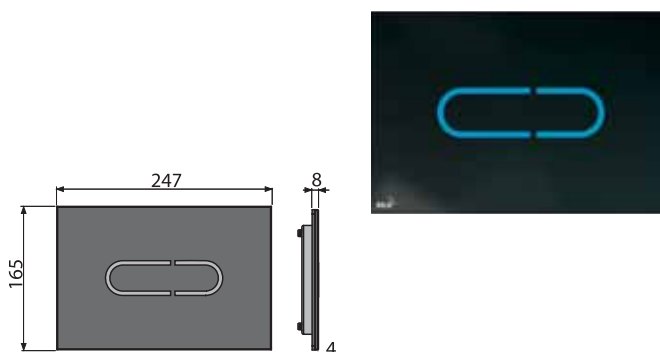

NIGHT LIGHT-1-SLIM

Touch-free flush plate for pre-wall installation systems Slim – illuminated, glass-black

Quantity (packing) NIGHT LIGHT-1-SLIM	8 pcs
Dimensions (piece)	580×185×100 mm
Weight (piece)	2.5502 kg
EAN	8595580563448