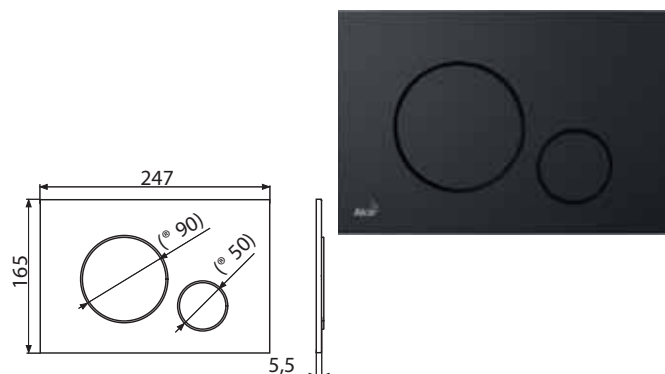

M678

Flush plate for pre-wall installation systems, black-matt

Quantity (packing) M678	25 pcs
Dimensions (piece)	250×170×36 mm
Weight (piece)	0.3368 kg
EAN	8595580562700