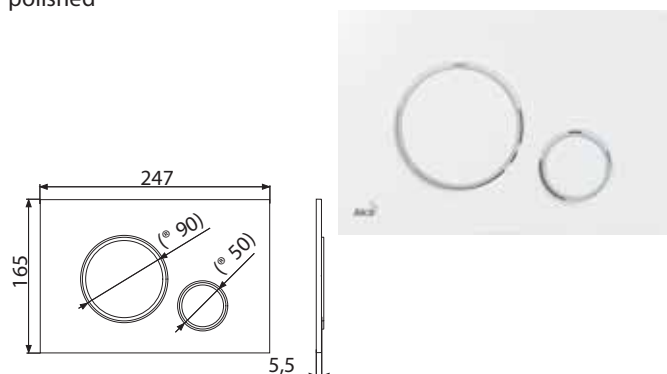

NEW

6

M770

Flush plate for pre-wall installation systems, white/chrome-polished

Quantity (packing) M770	25 pcs
Dimensions (piece)	250x170x36 mm
Weight (piece)	0.3435 kg
EAN	8595580562618