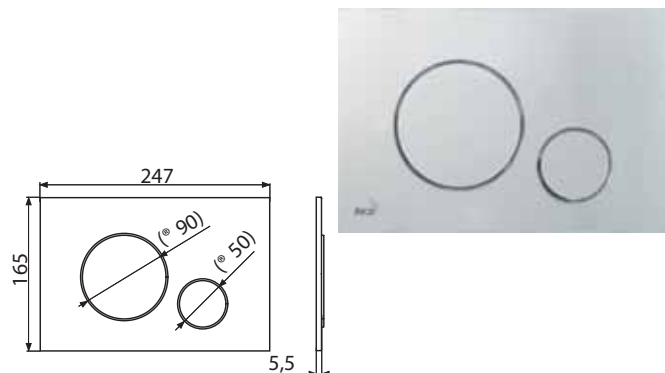

M672

Flush plate for pre-wall installation systems, chrome-matt

Quantity (packing) M672	25 pcs
Dimensions (piece)	250×170×36 mm
Weight (piece)	0.3439 kg
EAN	8595580562687