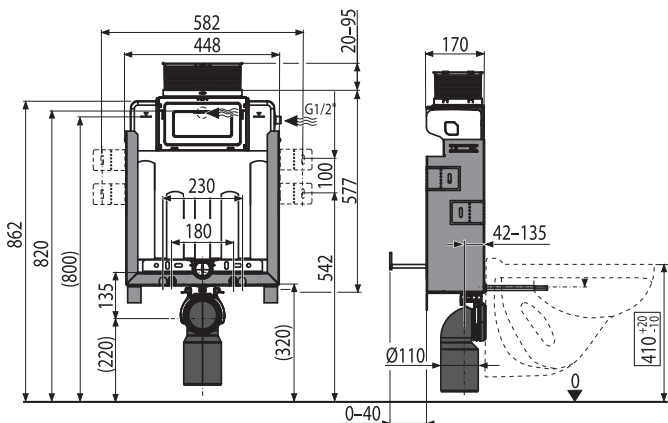

AM119/850 Renovmodul

Pre-wall installation system for building into solid walls with top or front actuation

Quantity (packing) AM119/1000	1 pc
Dimensions (piece)	1040x465x180 mm
Weight (piece)	9.0889 kg
EAN	8595580563387

FROM
7/2019