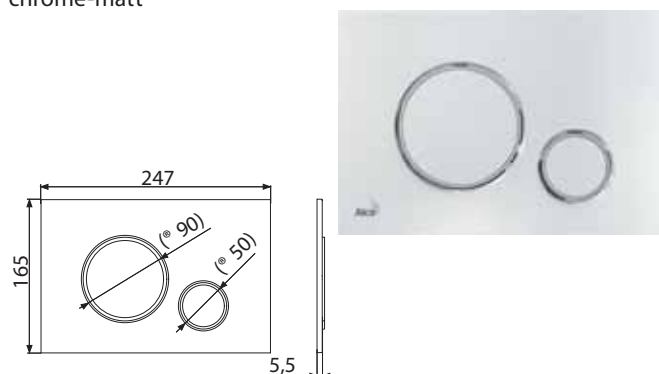

M771

Flush plate for pre-wall installation systems, chrome-polished/
chrome-matt

Quantity (packing) M771	25 pcs
Dimensions (piece)	250x170x36 mm
Weight (piece)	0.3364 kg
EAN	8595580562625