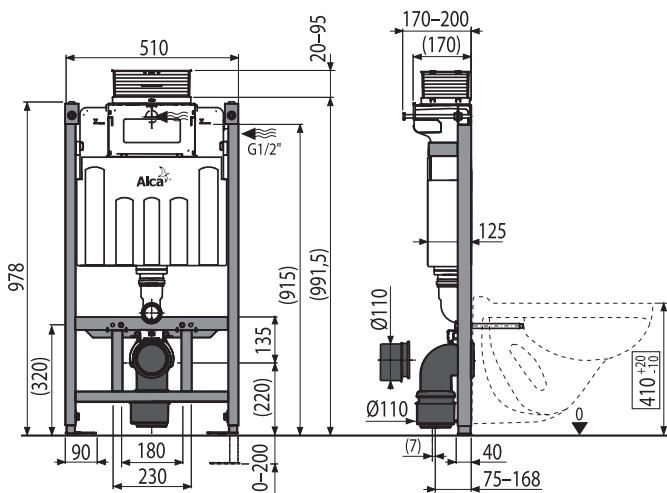

NEW

16

AM118/1000 Sádromodul

Pre-wall installation system for dry build up (plasterboard) with top or front actuation

Quantity (packing) AM118/1000	1 pc
Dimensions (piece)	998x526x178 mm
Weight (piece)	12.2668 kg
EAN	8595580559823

FROM
7/2019