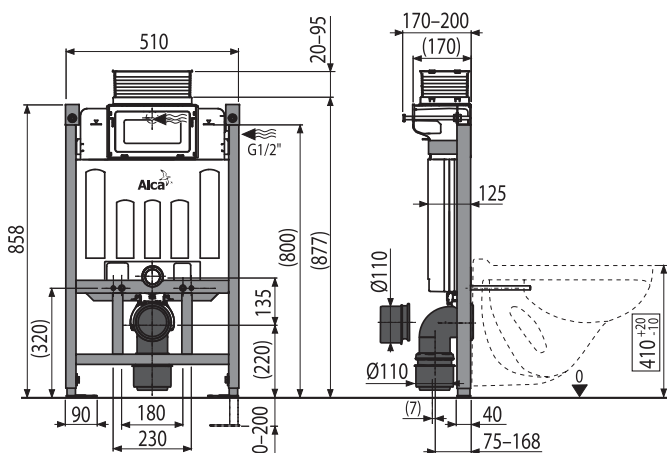

AM118/850 Sádromodul

Pre-wall installation system for dry build up (plasterboard) with top or front actuation

Quantity (packing) AM118/850	1 pc
Dimensions (piece)	- mm
Weight (piece)	12.012 kg
EAN	8595580559830

FROM
7/2019