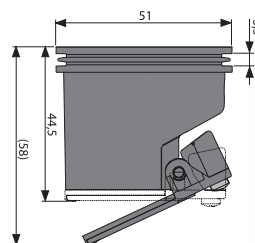

Quantity (packing) P143	1 pc
Dimensions (piece)	51x51x36 mm
Weight (piece)	0.0342 kg
EAN	8595580562298

Quantity (packing) P144	1 pc
Dimensions (piece)	51x51x44,5 mm
Weight (piece)	0.0402 kg
EAN	8595580562304