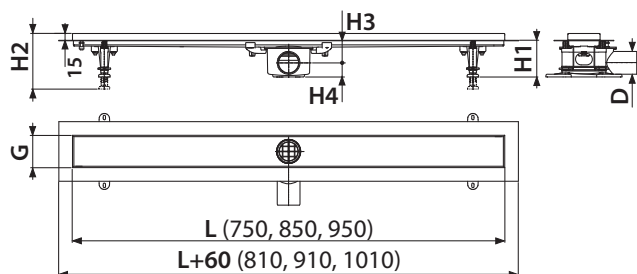

NEW

10

APZ13-DOUBLE9 Fit and Go

Shower drain
(750, 850, 950 mm)

25
YEAR GUARANTEE

ALL IN PACKAGE

Package content

- Linear shower drain
- Two-sided grid DOUBLE (full grid or grid for tile embedding)
- Waterproof tape at the length of the linear drain
- Low odour trap APZ-S9
- Anchoring kit (screws, dowels)
- Installation legs
- Dismantling hook

Quantity (packing) APZ13-DOUBLE9-750	30 pc
Dimensions (piece)	xx mm
Weight (piece)	3.1385 kg
EAN	8595580562724

DOUBLE

Stainless steel-matt / Grid for embedding tiles
The grid is included

P144

Combined odour trap for APZ-S9 for drain APZ13