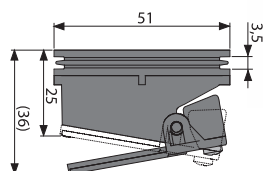

Quantity (packing) P143	1 pc
Dimensions (piece)	51x51x36 mm
Weight (piece)	0.0342 kg
EAN	8595580562298

Quantity (packing) P144	1 pc
Dimensions (piece)	51x51x44,5 mm
Weight (piece)	0.0402 kg
EAN	8595580562304