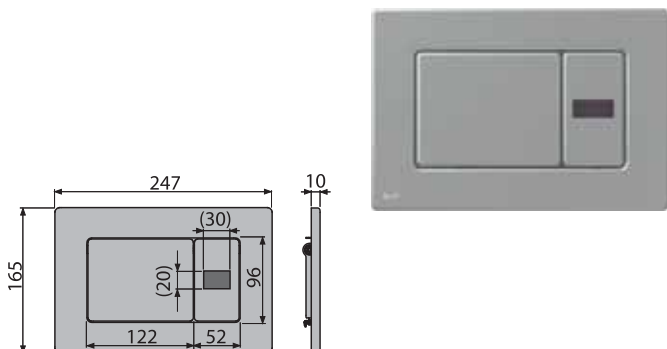

NEW

8

M279S-SLIM

Flush plate Antivandal with sensor for pre-wall installation systems Slim, metal (AC power supply)

Quantity (packing) M279S-SLIM	8 pcs
Dimensions (piece)	580×185×100 mm
Weight (piece)	2.144 kg
EAN	8595580563394