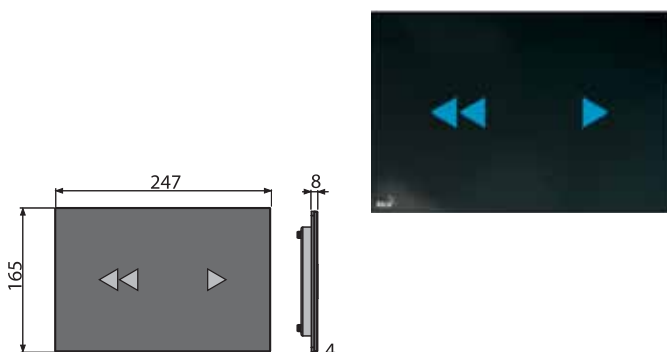

NIGHT LIGHT-2-SLIM

Touch-free flush plate for pre-wall installation systems Slim – illuminated, glass-black

Quantity (packing) NIGHT LIGHT-2-SLIM	8 pcs
Dimensions (piece)	580×185×100 mm
Weight (piece)	2.5502 kg
EAN	8595580563431