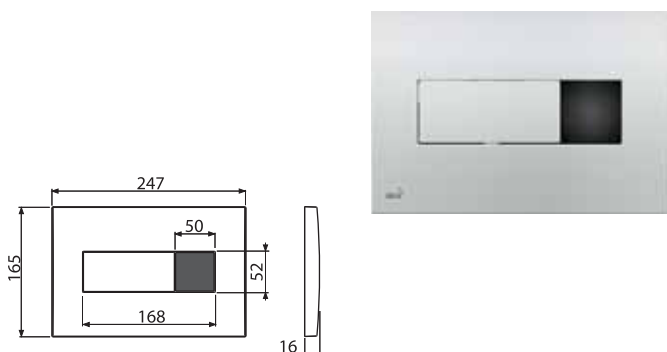

Quantity (packing) M371S-SLIM	8 pcs
Dimensions (piece)	580×185×100 mm
Weight (piece)	1.9247 kg
EAN	8595580563400