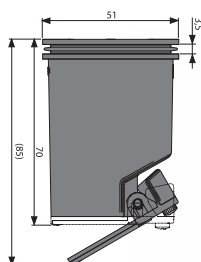

P145

Combined odour trap for APZ-S12 for drain APZ13

Quantity (packing) P145	1 pc
Dimensions (piece)	51x51x70 mm
Weight (piece)	0.0472 kg
EAN	8595580562311