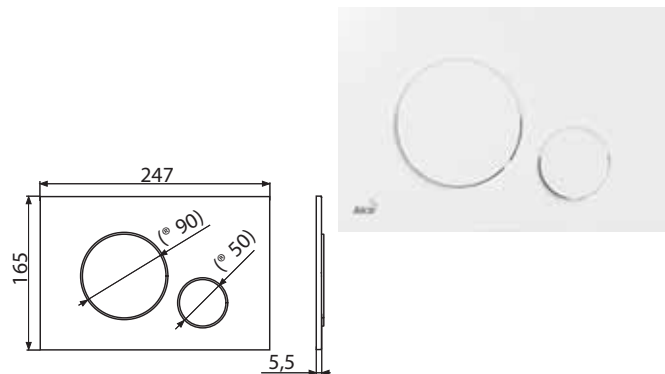

5

M670

Flush plate for pre-wall installation systems, white

| | |
|--------------------------------|---------------|
| Quantity (packing) M670 | 25 pcs |
| Dimensions (piece) | 250×170×36 mm |
| Weight (piece) | 0.3439 kg |
| EAN | 8595580562663 |