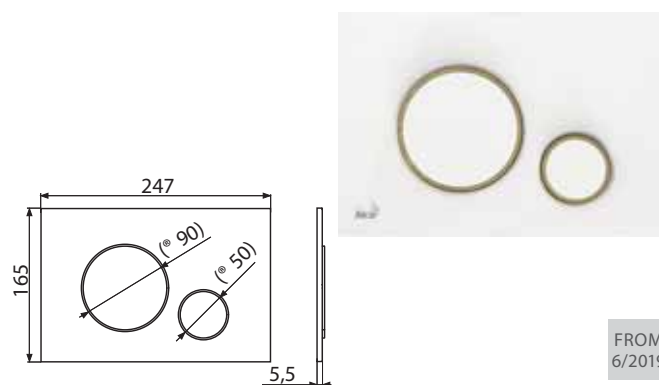

M775

Flush plate for pre-wall installation systems, white/gold

Quantity (packing) M775	25 pcs
Dimensions (piece)	250x170x36 mm
Weight (piece)	0.3435 kg
EAN	8595580562649

FROM
6/2019