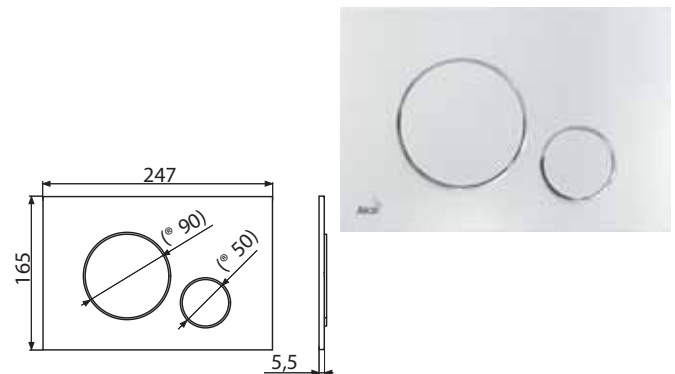

M671

Flush plate for pre-wall installation systems, chrome-polished

Quantity (packing) M671	25 pcs
Dimensions (piece)	250×170×36 mm
Weight (piece)	0.3368 kg
EAN	8595580562670