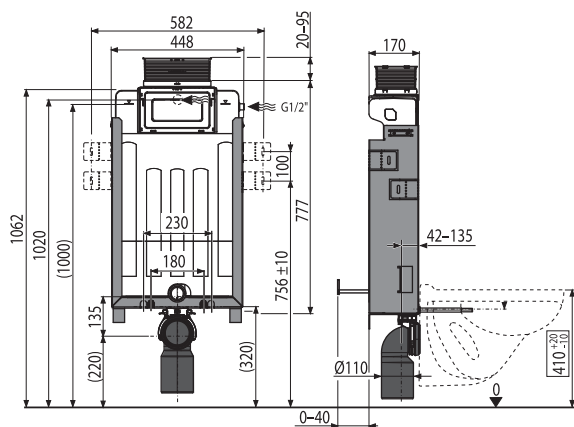

NEW

17

AM119/1000 Renovmodul

Pre-wall installation system for building into solid walls with top or front actuation

Quantity (packing) AM119/1000	1 pc
Dimensions (piece)	1040x465x180 mm
Weight (piece)	9.2355 kg
EAN	8595580559847

FROM
7/2019