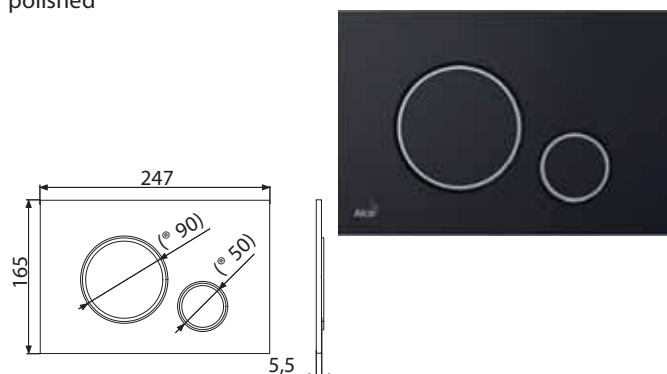

M778

Flush plate for pre-wall installation systems, black-matt/
chrome-polished

Quantity (packing) M778	25 pcs
Dimensions (piece)	250x170x36 mm
Weight (piece)	0.3364 kg
EAN	8595580562656