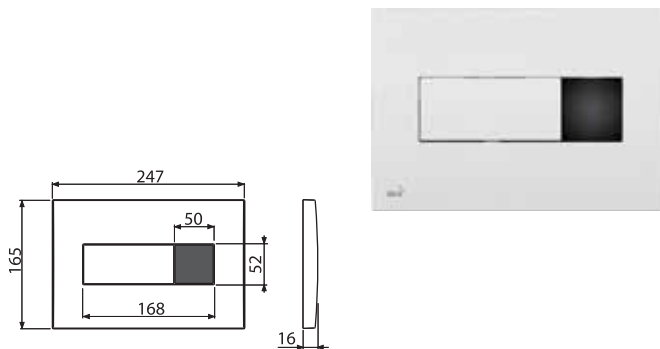

M370S-SLIM

Flush plate with sensor for pre-wall installation systems Slim, white (AC power supply)

Quantity (packing) M370S-SLIM	8 pcs
Dimensions (piece)	580×185×100 mm
Weight (piece)	1.9267 kg
EAN	8595580563417

M371S-SLIM

Flush plate with sensor for pre-wall installation systems Slim, chrome-polished (AC power supply)