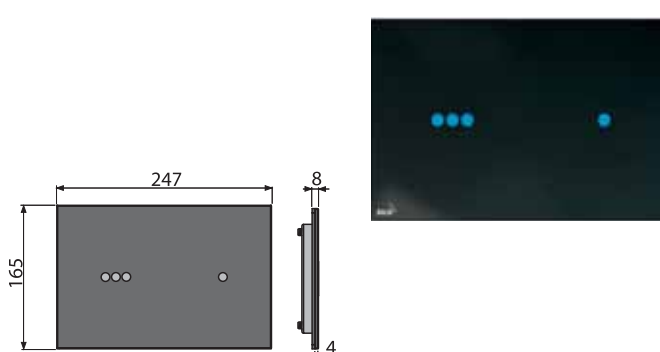

NIGHT LIGHT-3-SLIM

Touch-free flush plate for pre-wall installation systems Slim – illuminated, glass-black

Quantity (packing) NIGHT LIGHT-3-SLIM	8 pcs
Dimensions (piece)	580×185×100 mm
Weight (piece)	2.5502 kg
EAN	8595580563424