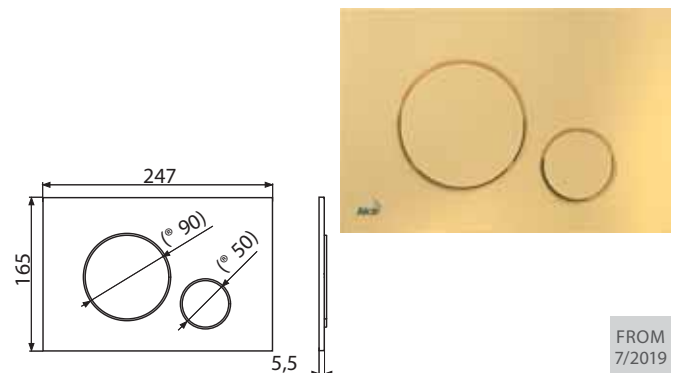

M675

Flush plate for pre-wall installation systems, gold

Quantity (packing) M675	25 pcs
Dimensions (piece)	250×170×36 mm
Weight (piece)	0.3368 kg
EAN	8595580562694

FROM
7/2019