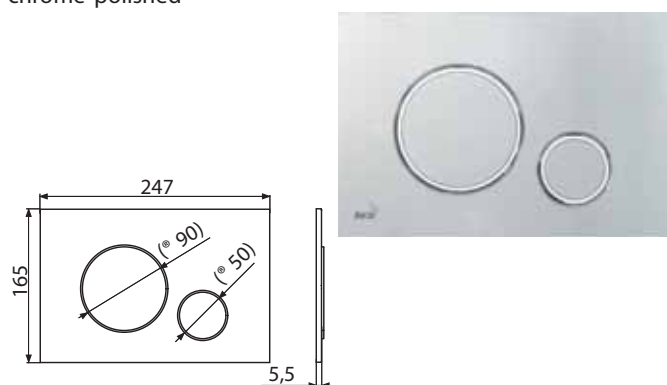

M772

Flush plate for pre-wall installation systems, chrome-matt/
chrome-polished

Quantity (packing) M772	25 pcs
Dimensions (piece)	250x170x36 mm
Weight (piece)	0.3364 kg
EAN	8595580562632